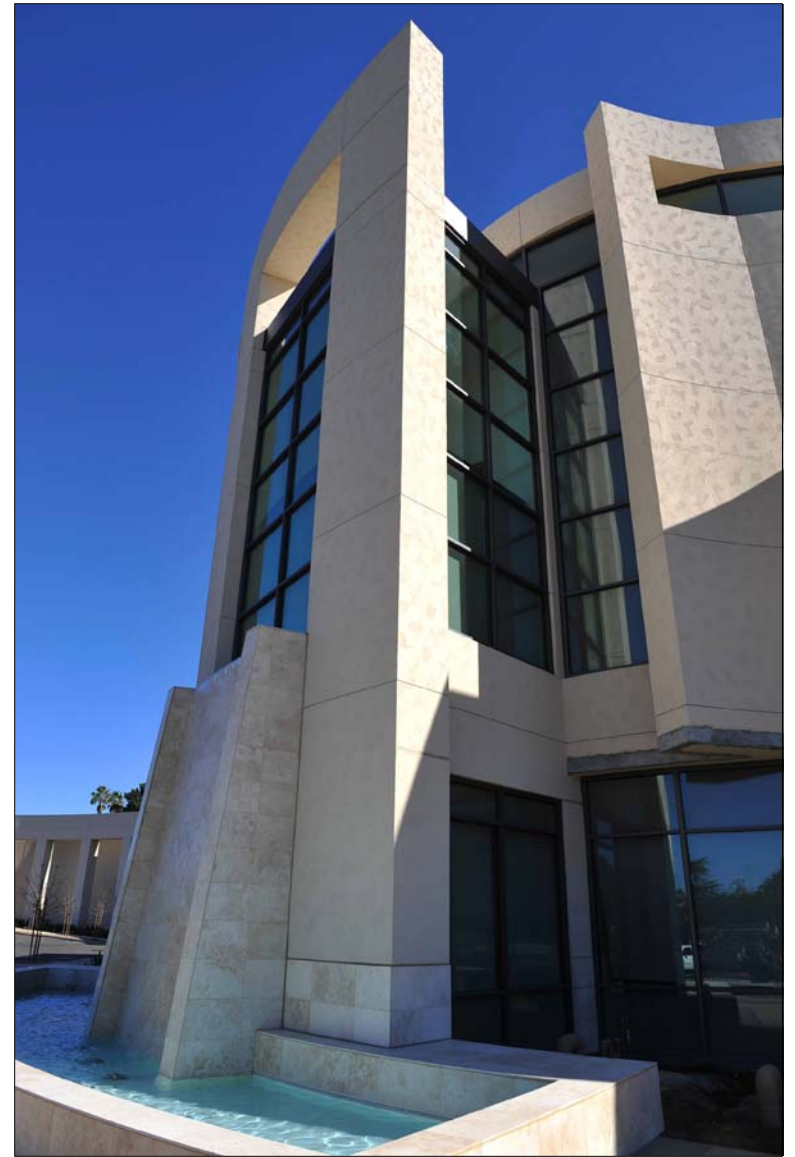

# PAREXUSA

---

Vista Civic Center – Vista, CA

ProjectProfile

**Size:** 100,000 sq. ft.

**Distributor:** Squires-Belt Material Company

**Applicator:** MirStone Plastering

**The Challenge**