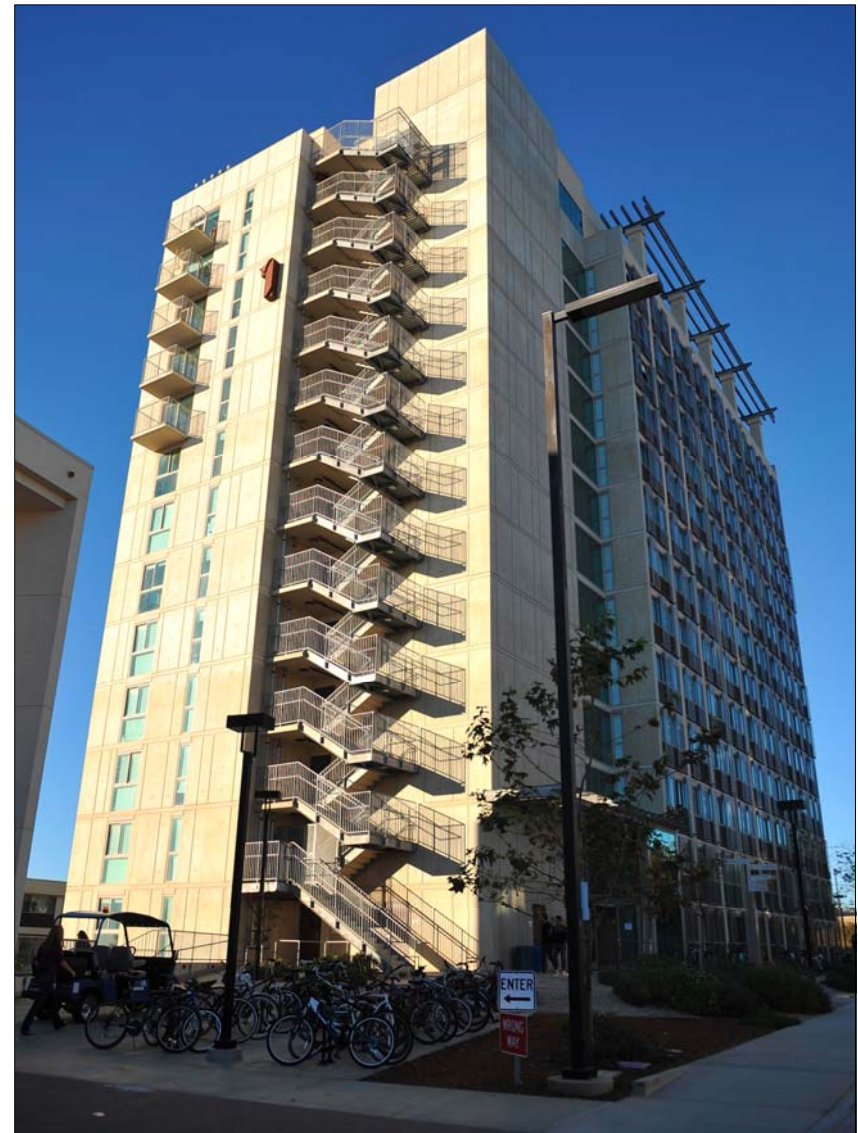

PAREXUSA

The Strand, UCSD North Campus Housing – La Jolla, CA

ProjectProfile

Size: 540,000 sq. ft.

Distributor: Westside Building Materials

Applicator: Martin Corporation

The Challenge

- Provide a smooth flawless finish
- Multi-Story Application